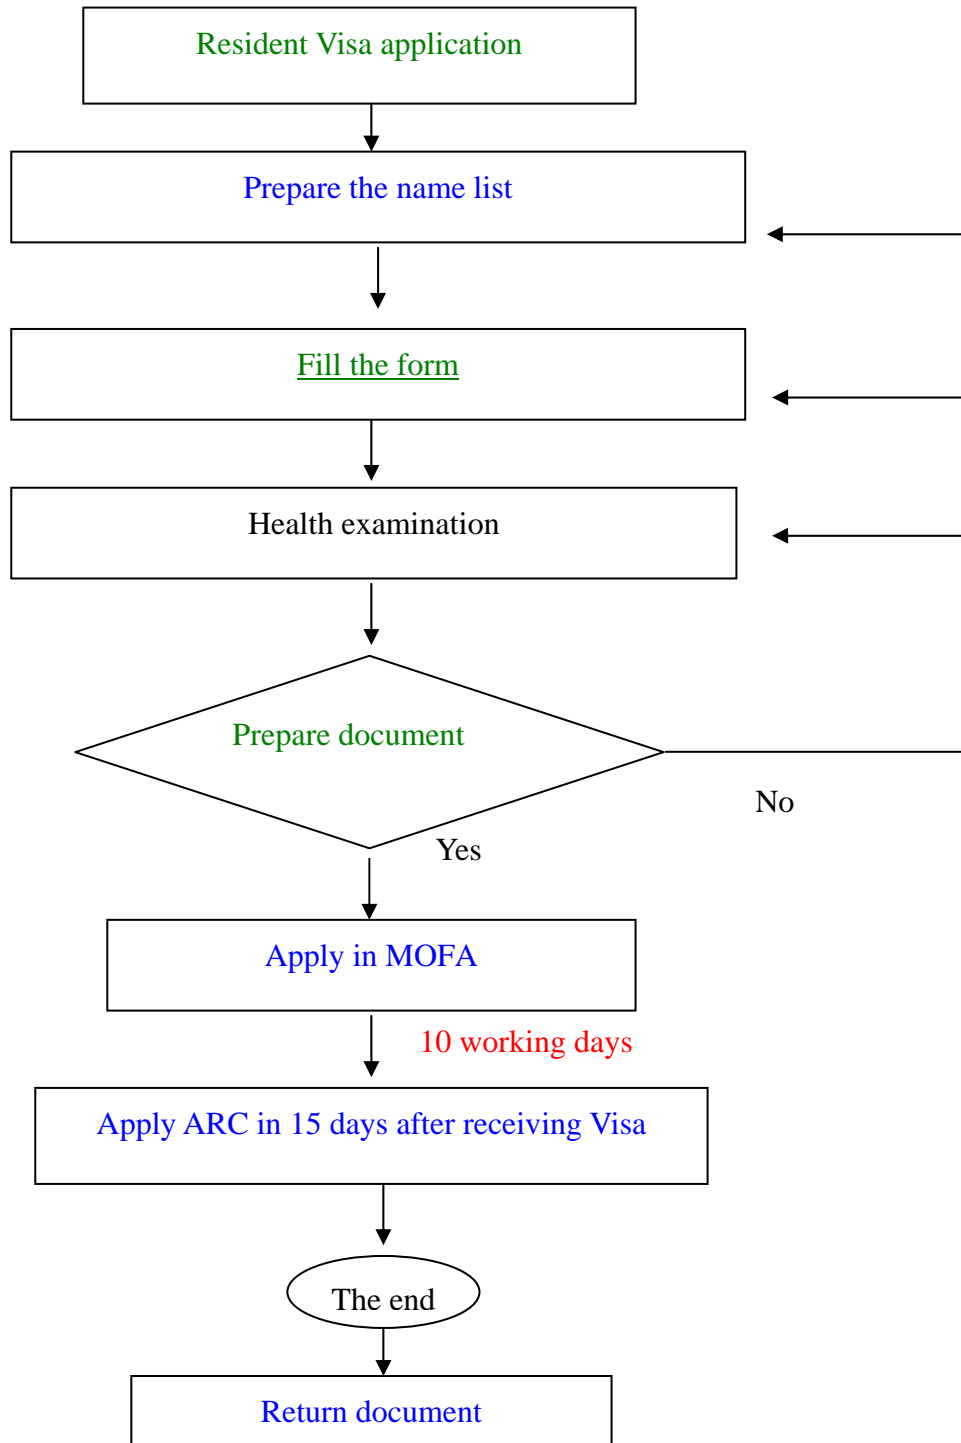

The standard Operating Process of Resident Visa Application

註記：

1. Resident Visa application in branch office of MOFA.
2. Application fee
3. <http://www.ncyu.edu.tw/files/list/overseas/visa%20application%20form.pdf>