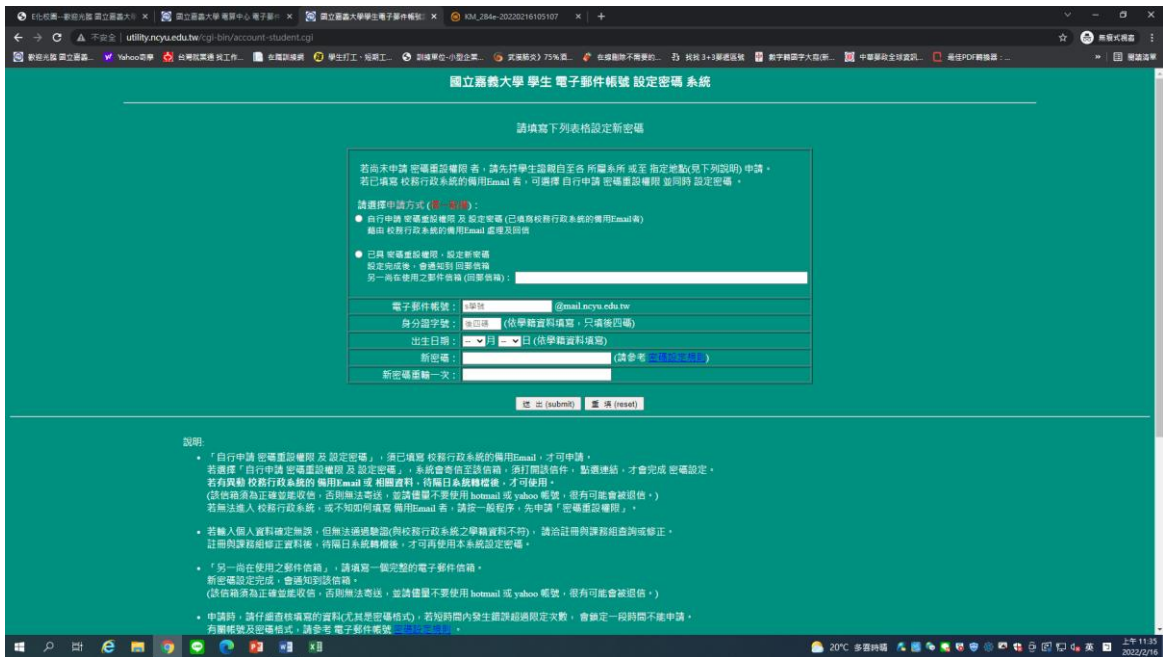

再點選「學生帳號設定密碼申請網頁」

接著輸入基本資料後按送出，請特別注意，電子郵件帳號須輸入s+學號，待約1小時後即可使用。