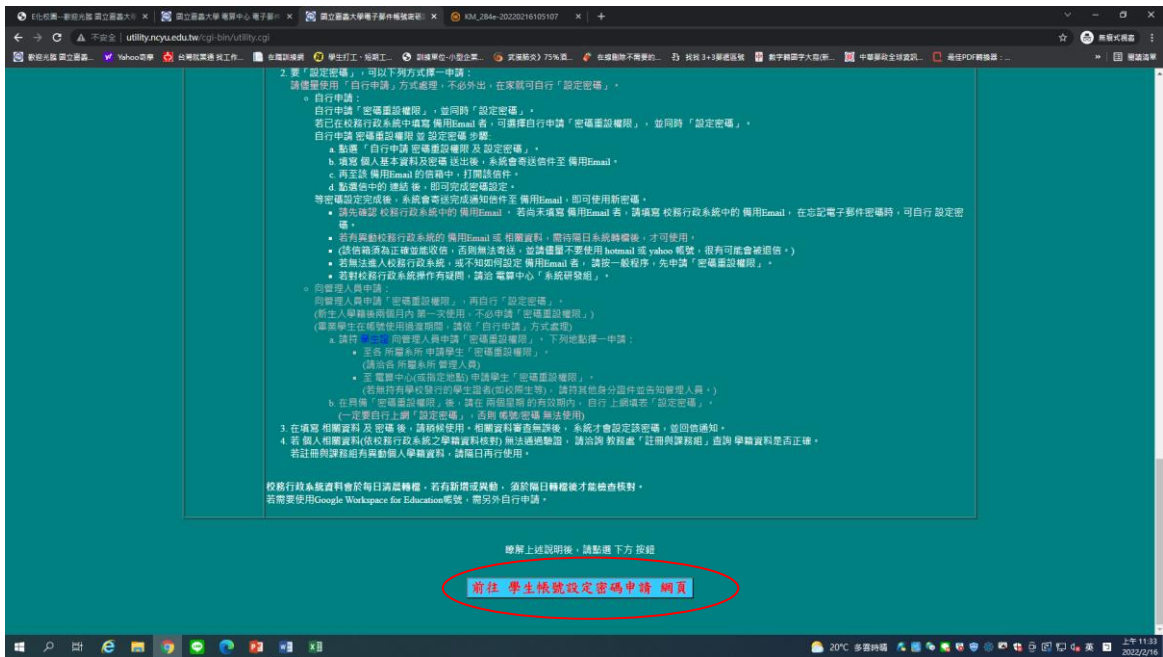

再點選「學生帳號設定密碼申請網頁」

接著輸入基本資料後按送出，請特別注意，電子郵件帳號須輸入s+學號，待約1小時後即可使用。