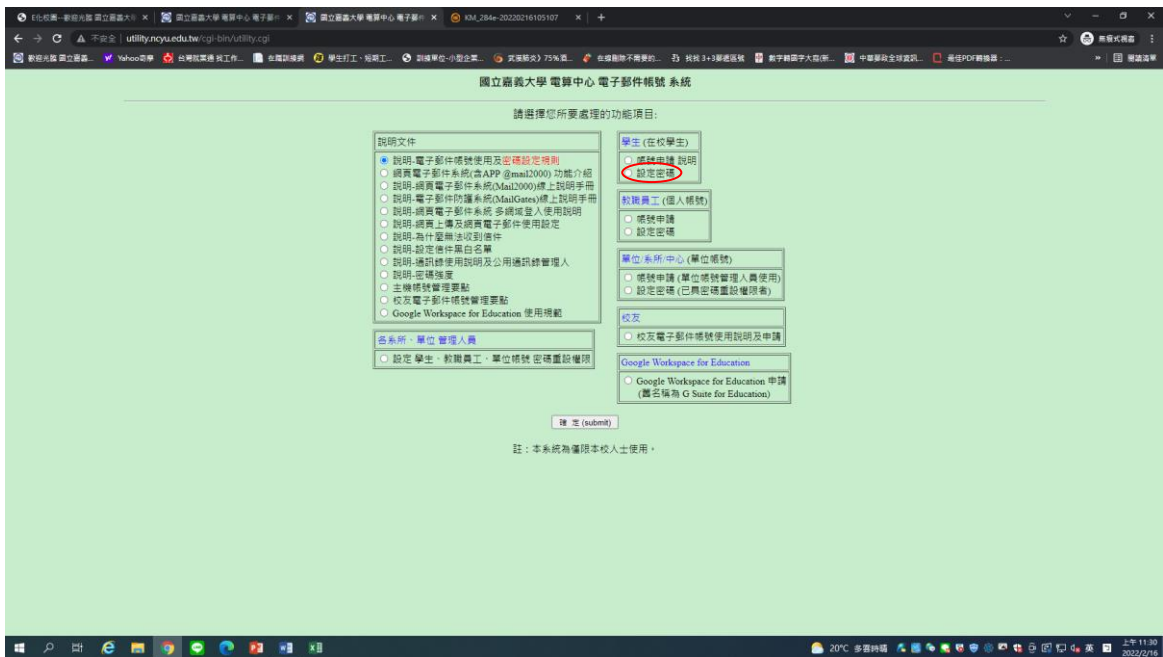

再點選「Webmail」