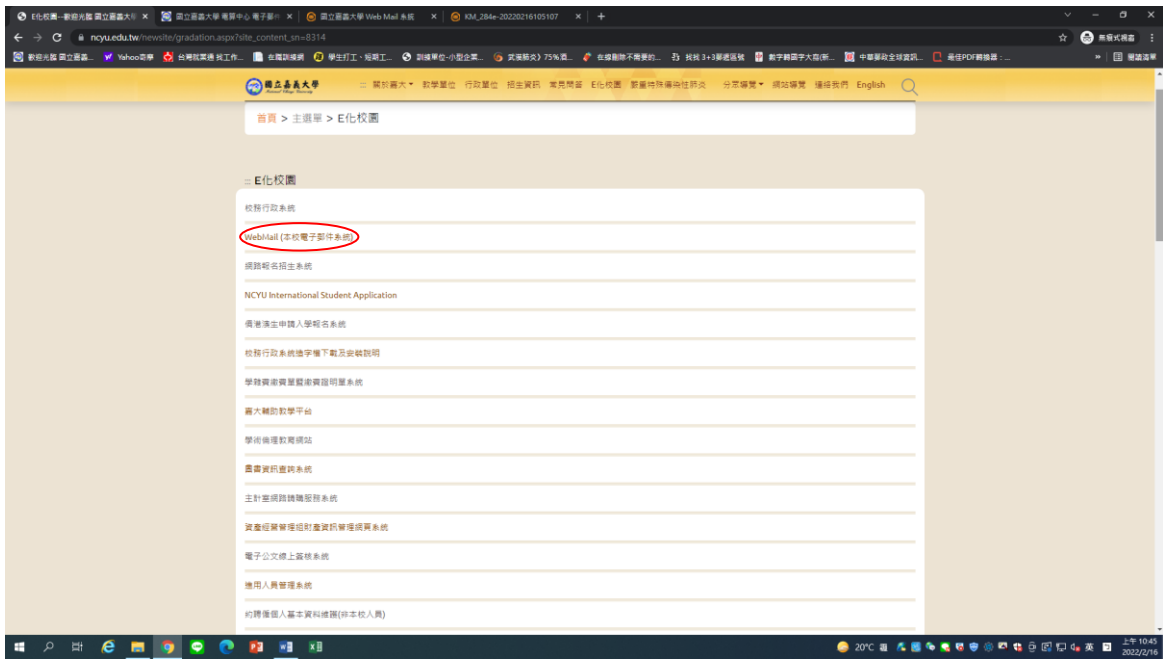

再點選「Webmail」

請點選「設定密碼」