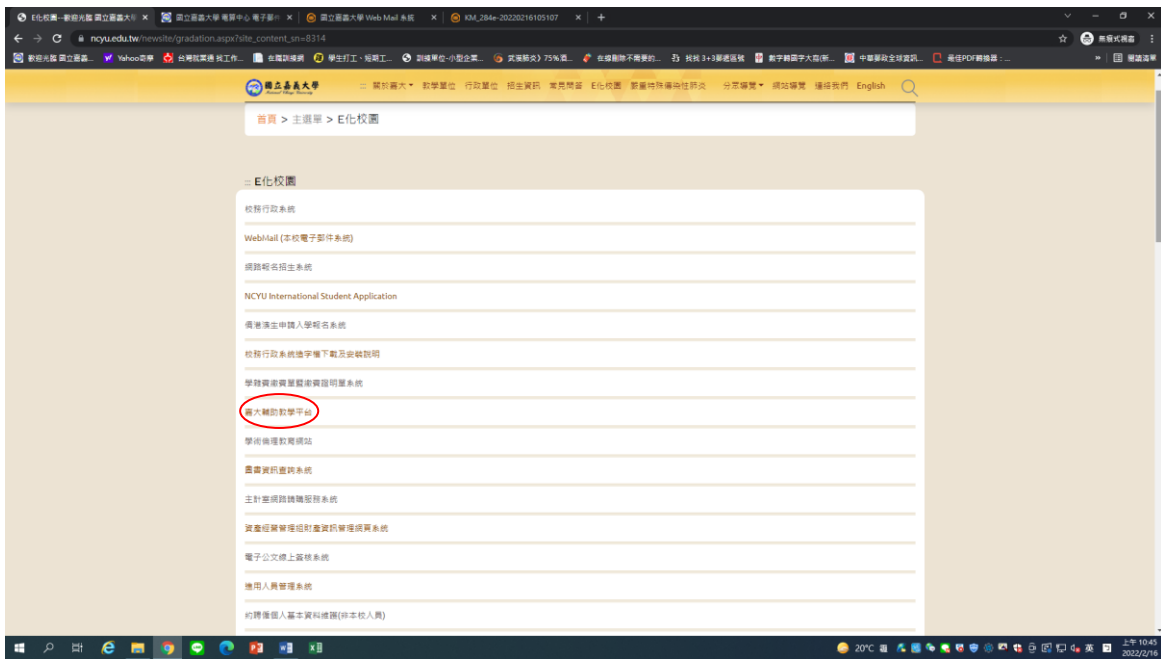

# 網路教學平台 申請流程

進入嘉義大學首頁後，點選「E化校園」

再點選「嘉大輔助教學平台」

「帳號」請輸入學號(ex:E1100014)；「密碼」請輸入身分證前兩碼+出生年月日七碼(ex:E20761101)，完成後請按登入。

# Webmail 申請流程

A screenshot of the National Sun Yat-sen University (NSYU) homepage. The browser address bar shows 'https://www.nsysu.edu.tw/news/graduation.aspx?site\_content\_id=8314'. The navigation menu at the top includes '關於嘉大', '教學單位', '行政單位', '招生資訊', '常見問題', and 'E化校園', with 'E化校園' circled in red. Below the navigation menu, there are two orange buttons: '嘉義大學防疫專區' and '教師遠距教學指引'. The main content area features a large image of the university's entrance with the text '國立嘉義大學' and a paragraph of text. On the right side, there is a section for '111學年度碩士在職專班招生' with dates and a '快速連結' section with buttons for '嘉大電子郵件', '校務行政系統', '輔助教學平台', and '線上公文系統'. At the bottom, there is a '最新活動' section with a '捐款嘉大' banner.