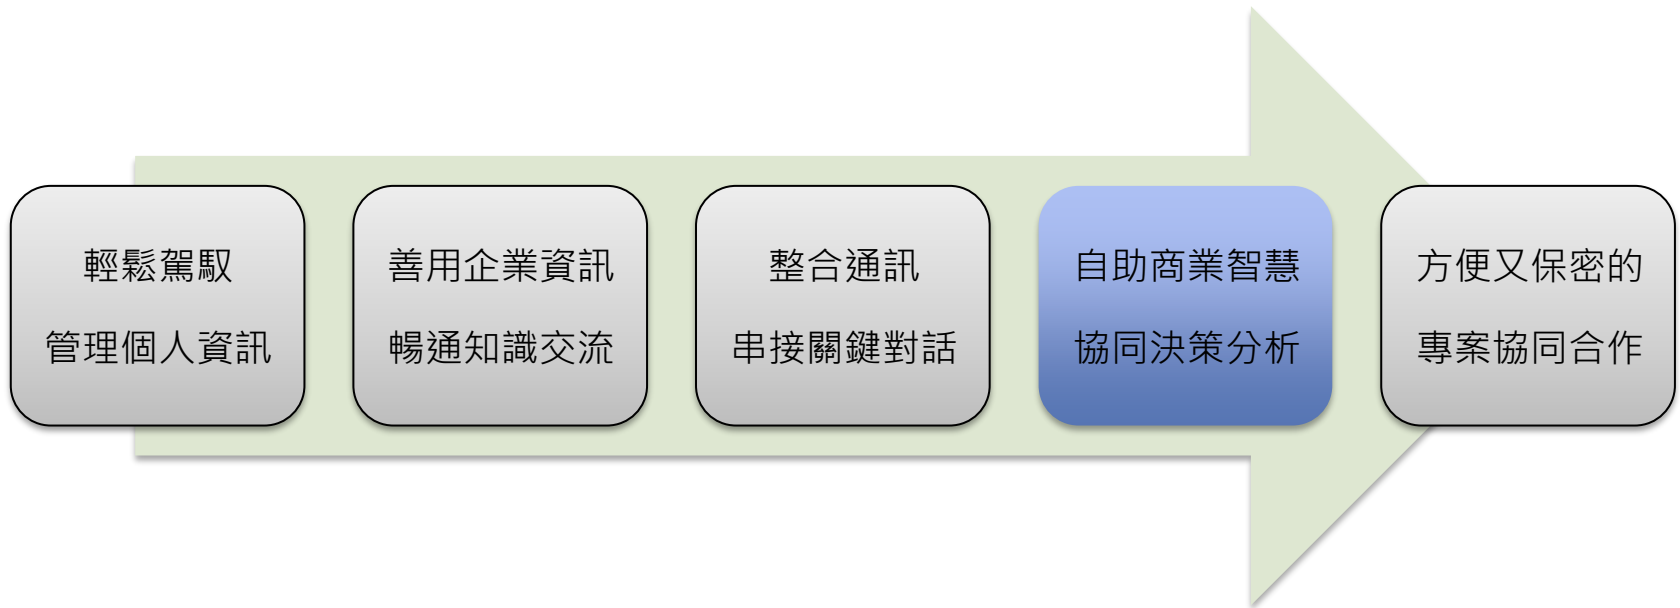

自助商業智慧 協同決策分析

對於m300的銷售計劃，為了更精確的計算，需要利用分析工具分析可取得的資料