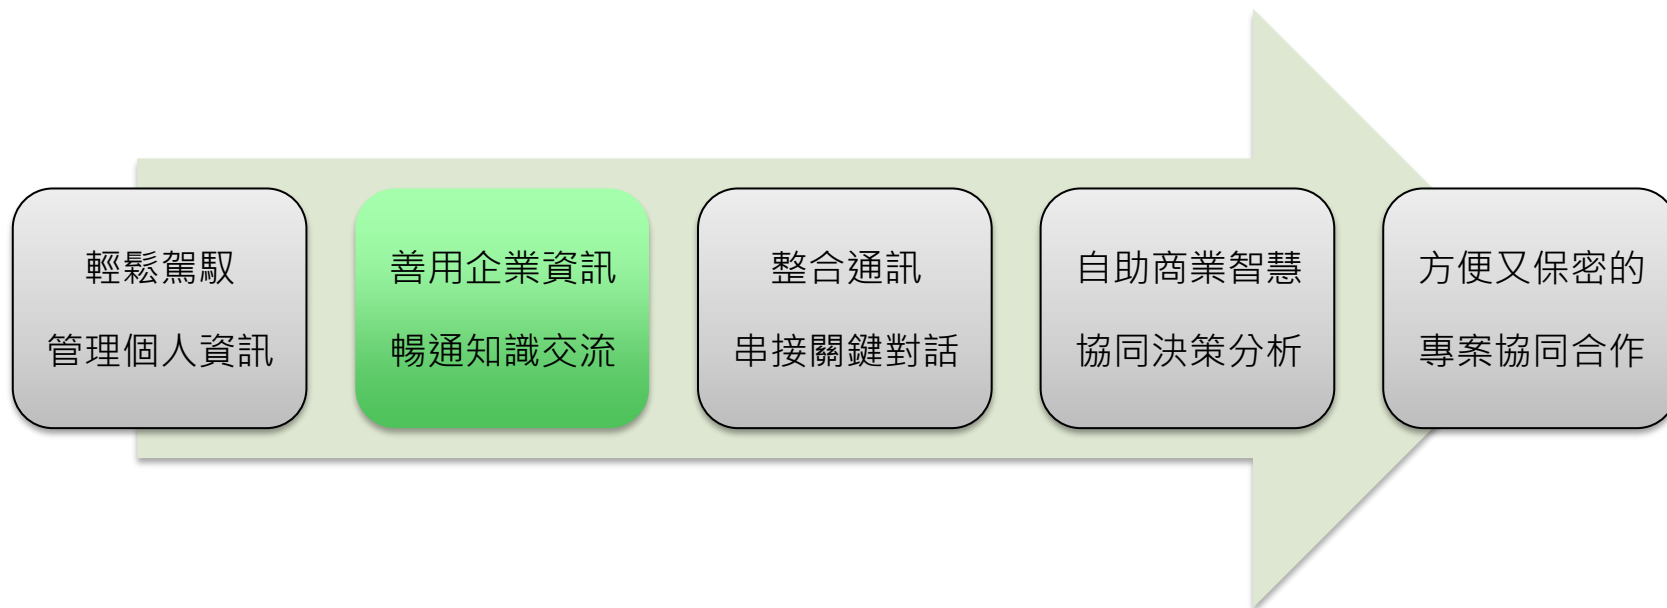

資源豐富的內部網站

The image shows a screenshot of a Microsoft SharePoint intranet website. A large, semi-transparent blue circle is overlaid in the center, containing the Microsoft SharePoint logo and several key features in both Chinese and English: