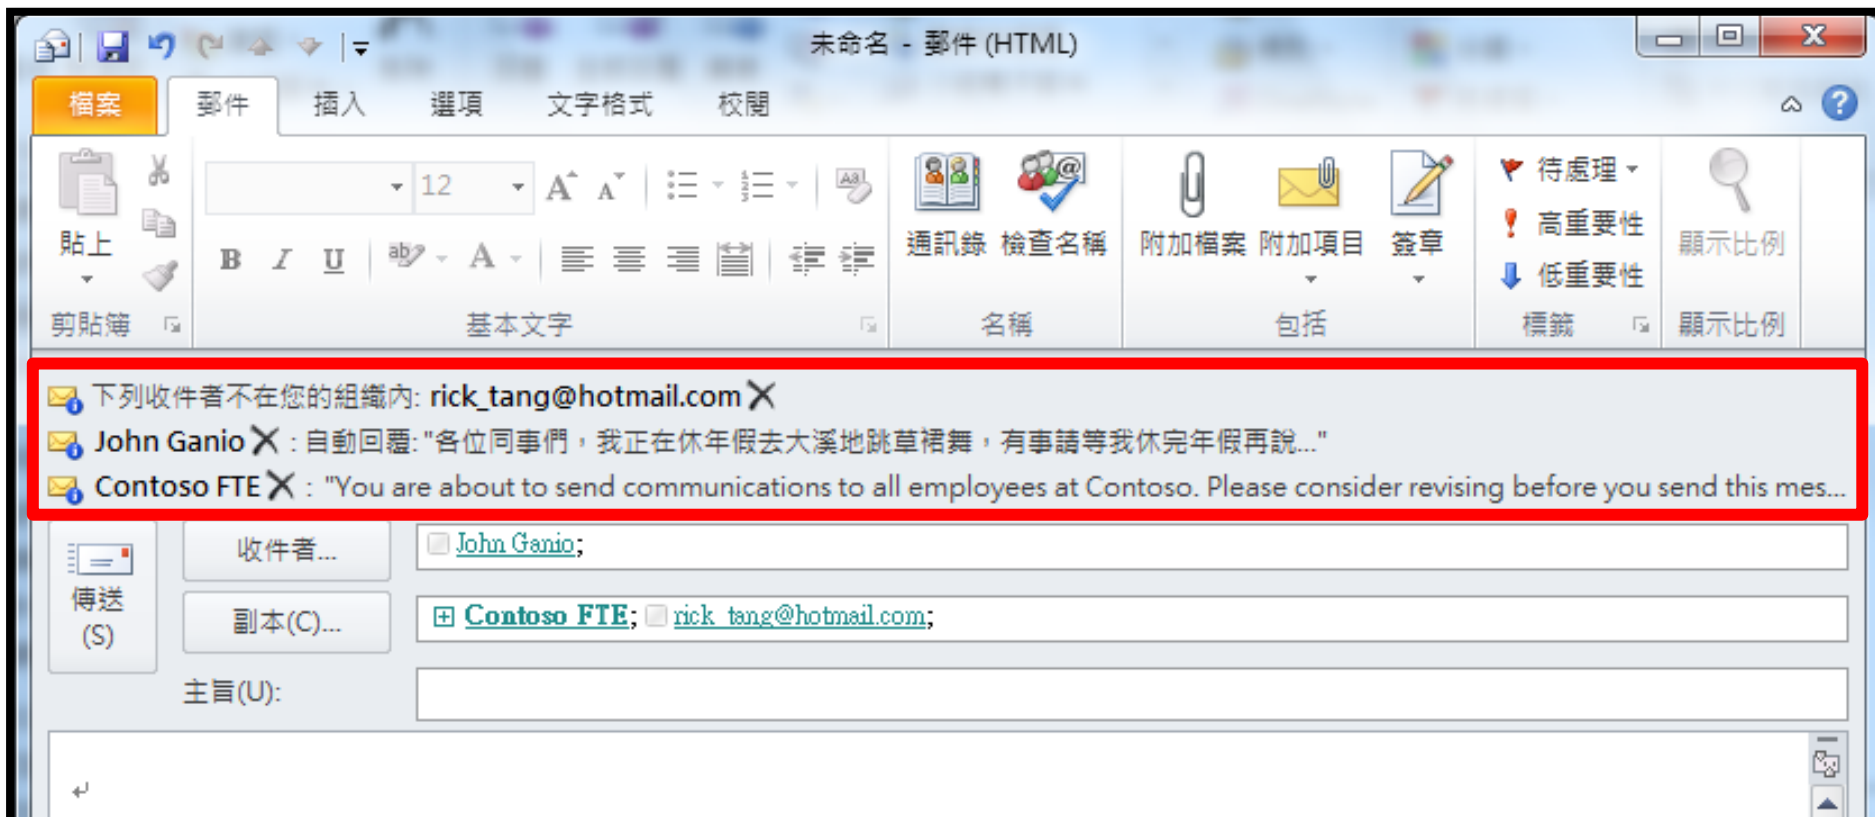

發個郵件給老師或同事吧!

可是他去休假了!!